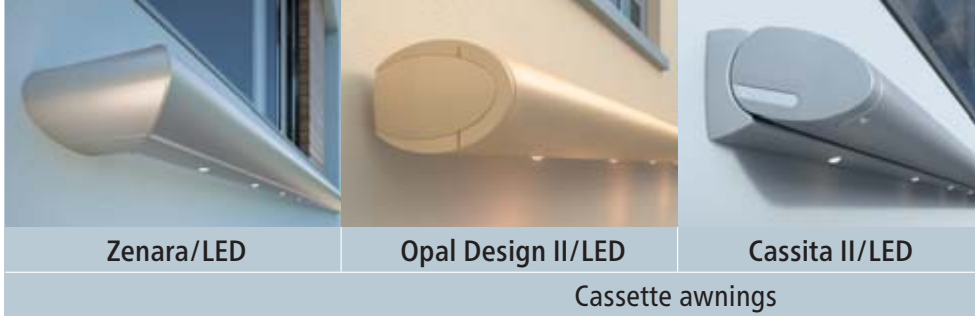

Product overview

- standard
- optional
- unavailable

Zenara/LED

Opal Design II/LED

Cassita II/LED

Cassette awnings

Technology			
Max. width x max. projection, 1-section/2-section systems with continuous fabric or jockey cover	650 cm x 400 cm	1-section: 650 cm x 400 cm 2-section: 1,200 cm x 400 cm	550 cm x 300 cm
Cassette size (W x H), incl. bracket	Zenara: 280 mm x 160 mm Zenara LED: 280 mm x 165 mm	Opal Design II/LED: 265 mm x 172 mm	Cassita II/LED: 266 mm x 155 mm
MiniMax, projection greater than width	—	—	—
Motor drive	● as standard	● as standard	● as standard
Gear drive	—	○	○
Angle of pitch on awning	5° – 40°	5° – 40°	5° – 45°
Installation options	can be installed on walls, ceilings and rafters		
Lighting	Zenara LED	Opal Design II LED	Cassita II LED
Name of awning	LongLife arm	LongLife arm	LongLife arm
Valance Plus option			
Max. width	—	500 cm/600 cm	—
Max. projection	—	350 cm/300 cm	—
Cassette size (W x H)	—	Opal Design II: 326 x 172 mm Opal Design II LED: 326 x 172 mm	—
Motor drive (only possible if primarily motor-driven)	—	●	—
Gear drive	—	—	—
Angle of pitch on awning	—	10° – 20°	—
Valance Plus projection (H)	—	100 cm, 150 cm, 210 cm	—
Frame colours			
47 standard frame colours	●	●	●
Over 150 other RAL colours	○	○	○
9 trend colours	●	●	●
Fabric collection colours by weinor®			
true colours acrylic fabrics	●	●	●
magic colours polyester fabrics:	●	●	●
Perluca functional fabrics	—	● only for Valance Plus	—
Soltis® functional fabrics	—	● only for Valance Plus	—
Accessories			
LED Design/LED Design 3Spot light bar	—	—	—
Tempura heating system*	○ wall-mounted	○ wall-mounted or attached to cassette	○ wall-mounted
Produktschutzsensor BiSens Agido-3V	○	○	○
Controls			
Radio control	○	○	○
Quality			
Tested up to	wind force 5 on the Beaufort scale and wind resistance class 2 according to DIN 13561